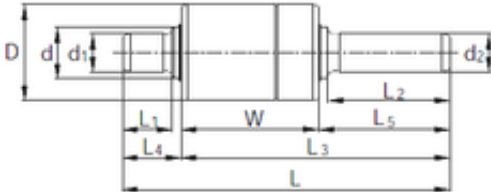

KBC RW306202 Complex Bearings

Bearing No. RW306202

RW306202 Bearing 2D drawings and 3D CAD models

Outer Diameter	30 mm
D	30 mm
d	15.918 mm
L4	16.5 mm
L5	54.256 mm
L2	51.65 mm
L3	93.15 mm
d1	12 mm
d2	12 mm
L	109.65 mm
L1	14.2 mm
W	38.894 mm