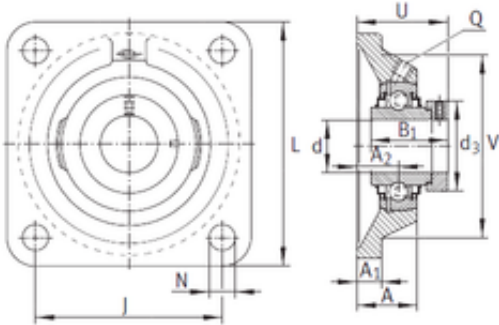

INA RCJ25-N-FA125 Bearing Units

Bearing No. RCJ25-N-FA125

RCJ25-N-FA125 Bearing 2D drawings and 3D CAD models

Bore Diameter	25 mm
d	25 mm
V	74 mm
U	46 mm
Thread (Q)	Rp1/8
d3	37,5 mm
A	29 mm
A1	11 mm
B1	44,5 mm
J	70 mm
L	95 mm
N	11,5 mm
A2	19 mm
Weight	0,82 Kg
Basic dynamic load rating (C)	14 kN
Category	Bearings
Inventory	0.0
Manufacturer Name	SCHAEFFLER GROUP
Minimum Buy Quantity	N/A
Weight / Kilogram	0.82
Product Group	M06110